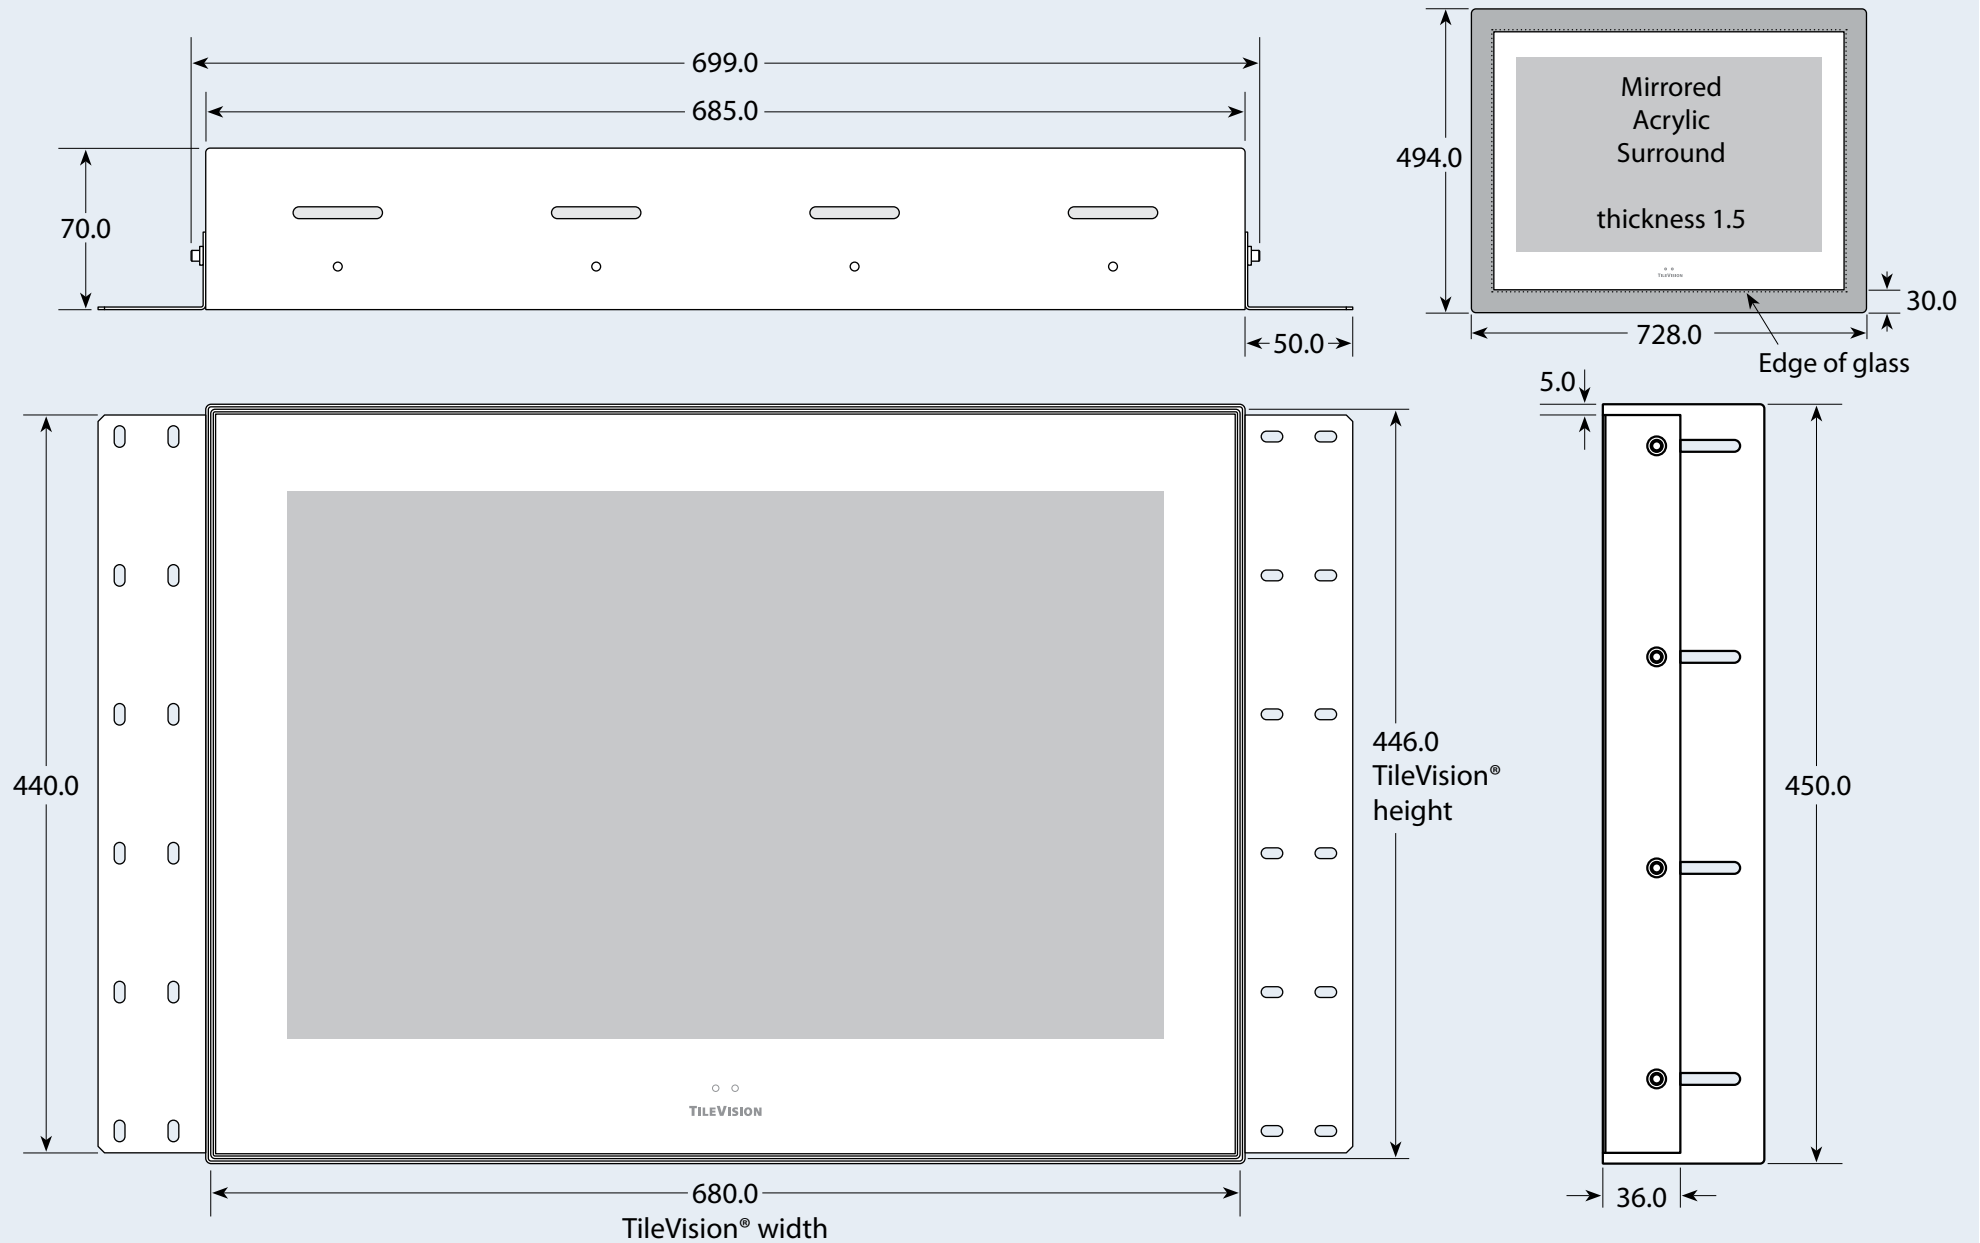

TILEVISION 27 Dimensions

Cutout / Recess Required 703 mm x 455 mm x 75 mm

All dimensions in millimetres